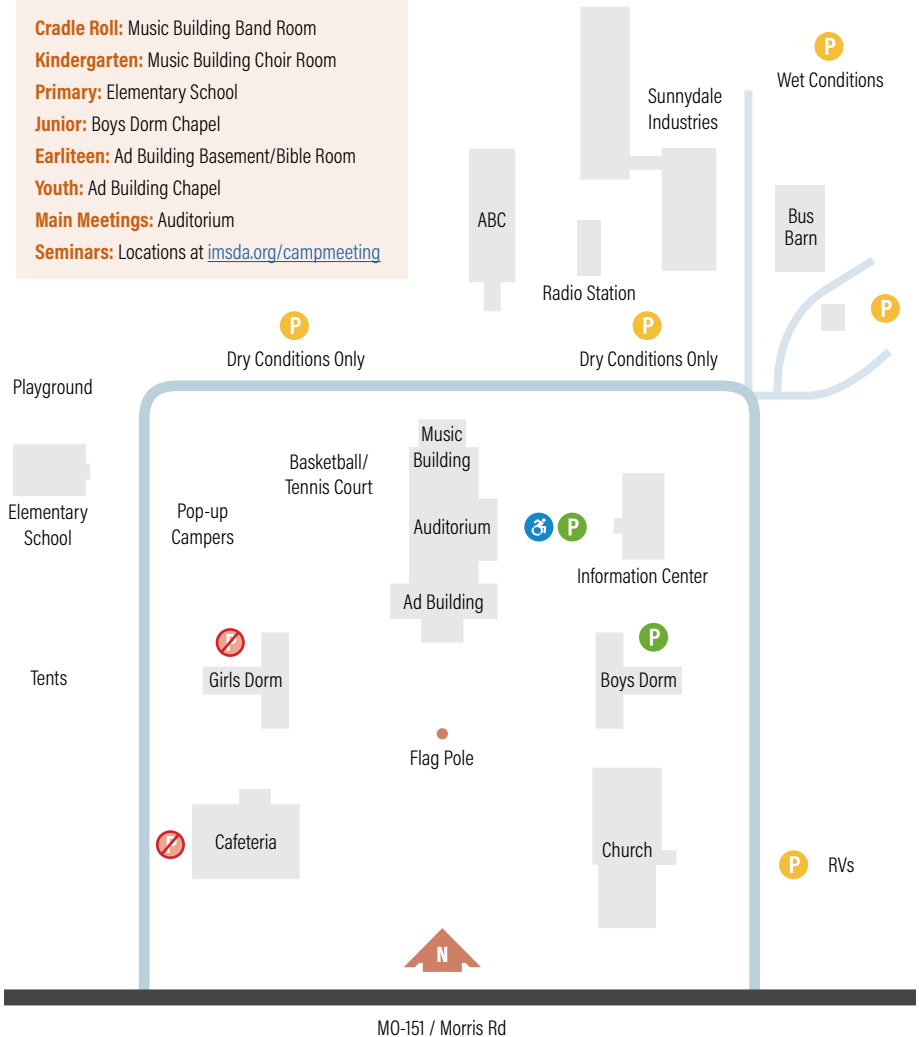

SUNNYDALE CAMPUS MAP

- Cradle Roll:** Music Building Band Room
- Kindergarten:** Music Building Choir Room
- Primary:** Elementary School
- Junior:** Boys Dorm Chapel
- Earliteen:** Ad Building Basement/Bible Room
- Youth:** Ad Building Chapel
- Main Meetings:** Auditorium
- Seminars:** Locations at imsda.org/campmeeting

P = Parking
 P = Overflow Parking (As Needed)
 / P = No Parking
 ♿ P = Reserved Disabled Parking After 6 pm Friday